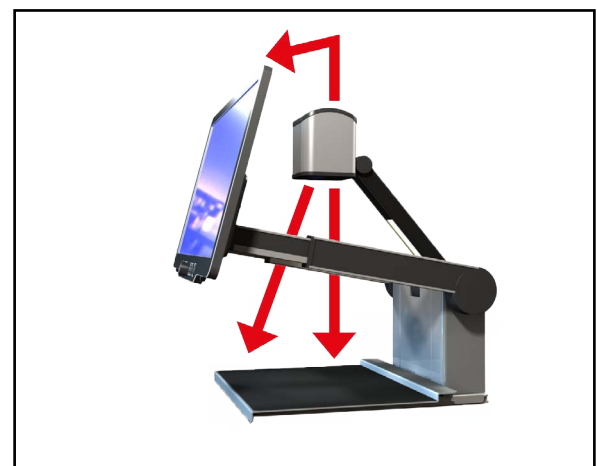

Visio 500 is **the** choice for the modern workstation.

- Ergonomically optimized
- Simple and intuitive handling
- Full HD camera and screen
- Monitor height, tilt and reading distance are easily adjustable
- Newly designed reading table with switchable damping function
- Modern design
- Small footprint compared to traditional CCTV cameras
- Superior quality made in Germany for vocational and private use

Monitor:

- 22" TFT wide screen with LED-backlight technology
- Bright and non-reflecting screen
- Full HD resolution (1080p)
- Control panel integrated

Monitor settings:

- Height, tilt and focus distance
- Breaks are released electrically
- Split-screen function when connected to PC

Interfaces:

- Video in and out (Full HD, HDMI)
- USB 3.0 (USB Video Class Device)
- External power supply

Size and weight:

- 52 x 48 x 25 cm (appr. 20.5" x 18.9" x 9.8")
- Approximately 13 kg (29 lbs)

VisioPro: the Full HD solution for reading and writing

Height, tilt and focus distance individually adjustable

Camera with electrically switchable positions