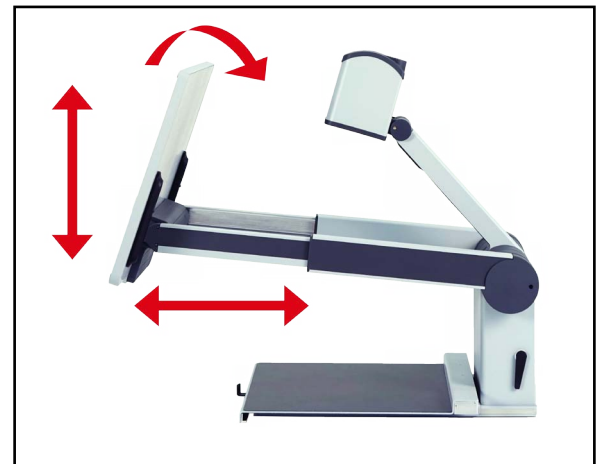

Visio 500 is **the** choice for the modern workstation.

- Ergonomically optimized
- Simple and intuitive handling
- Full HD camera and screen
- Monitor height, tilt and reading distance are easily adjustable
- Newly designed reading table with switchable damping function
- Modern design
- Small footprint compared to traditional CCTV cameras
- Superior quality made in Germany for vocational and private use

Monitor:

- 22" TFT wide screen with LED-backlight technology
- Bright and non-reflecting screen
- Full HD resolution (1080p)
- Control panel integrated

Monitor settings:

- Height, tilt and focus distance
- Breaks are released electrically
- Split-screen function when connected to PC

Interfaces:

- Video in and out (Full HD, HDMI)
- USB 3.0 (USB Video Class Device)
- External power supply

Size and weight:

- 52 x 48 x 25 cm (appr. 20.5" x 18.9" x 9.8")
- Approximately 13 kg (29 lbs)

VisioPro: the Full HD solution for reading and writing

Height, tilt and focus distance individually adjustable

Camera with electrically switchable positions